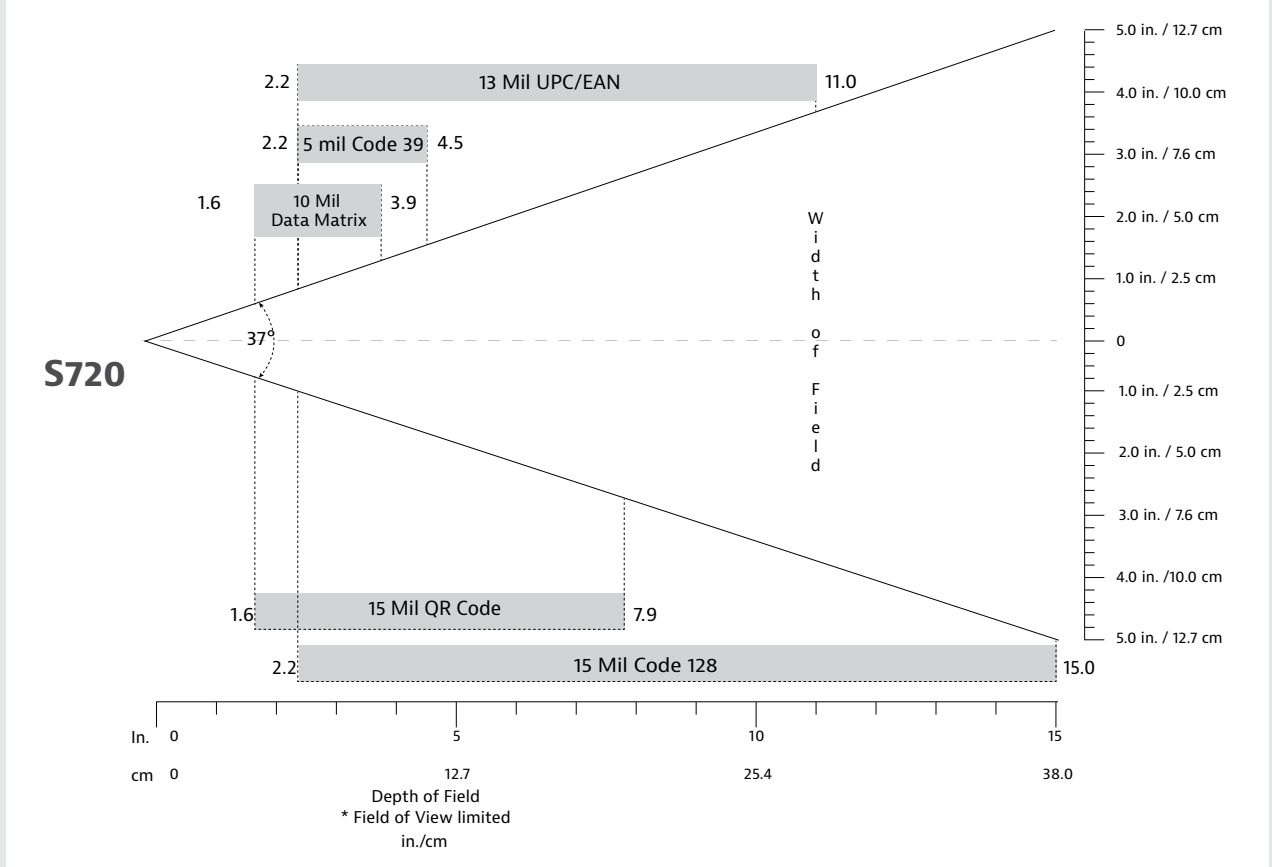

2D Symbologies: Aztec, Data Matrix, Han Xin, Micro PDF417, Micro QR Code, PDF417, QR Code

Scan Angle:

44.5° (Horizontal) - 33.5° (Vertical)

Sensor Resolution:

1280 horizontal x 960 vertical pixels

Print Contrast:

Down to 25%

Reading Distance:

4.0 to 38.0 cm (1.6 to 15 in.) Depends on barcode size, symbology, label media

Decode Ranges

	Near	Far
5 mil Code 39	2.2 in/5.5 cm	4.5 in/11.5 cm
10 mil DataMatrix	1.6 in/4.0 cm	3.9 inc/10.0 cm
13 Mil UPC/EAN	2.2 in/5.5 cm	11.0 in/28.0 cm
15 Mil Code 128	2.2 in/5.5 cm	15.0 in/38.0 cm
15 mil QR Code	1.6 in/4.0 cm	7.9 inc/20.0 cm