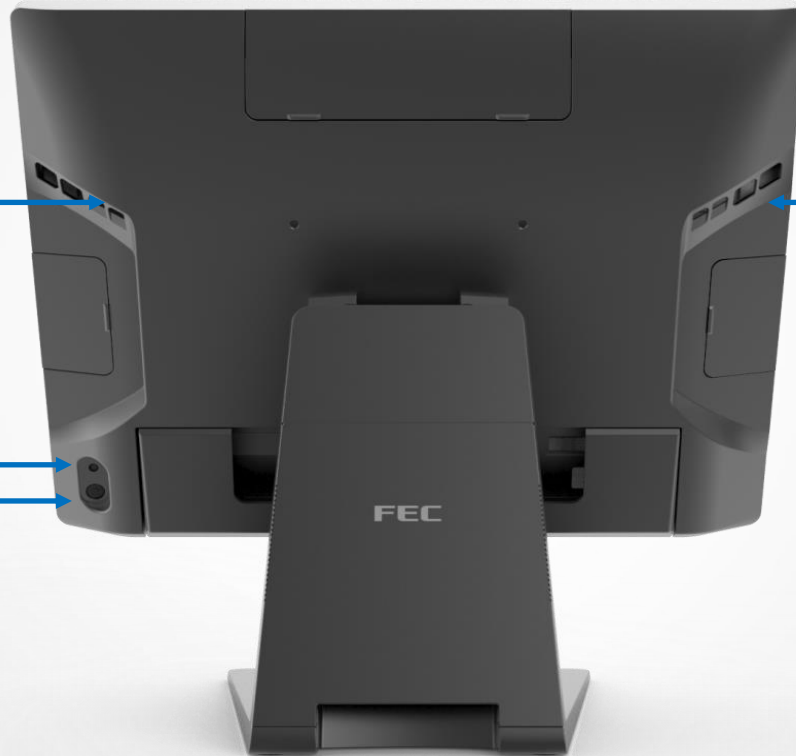

PP-9735L & PP-9735WL

FEC

PP-9735L

Speaker

Speaker

LED Indicator
Blue = System On
Red = System Off

Power Button

FEC

PP-9735WL

LED Indicator
Blue = System On
Red = System Off

Power Button

Speaker

Speaker

15 Inch

FEC

15 Inch

FEC

15.6 Inch

FEC

15.6 Inch

FEC

Model	PP-9735L / PP-9735WL
Processor	Intel® Celeron® Processor J6412 (1.5M Cache, up to 2.60 GHz)
Memory	DDR4 (1 x SODIMM Socket)
Storage	1 x M.2 Support PCIe GenIII or SATAIII (Tray)
Display Size	15" / 15.6"
Brightness	350 nits / 300 nits
Aspect Ratio	4:3 / 16:9
Resolution	1024 x 768 / 1920 x 1080
Touch	P-CAP
I/O	RJ45 x2, USB Type A 2.0 x 3, USB Type A 3.0 x 1, Giga Lan x 1, Video Port x 1, Smart DD x 1, DC-IN
Power	19V/ 65W
Mounting	VESA 100 x 100
Windows	Windows 10 Enterprise (LTSC, SAC) Windows 11 Enterprise
Optional	
Add on	Compatible X series Add-on device

Add-on Devices

- MSR
- Fingerprint Reader
- RFID
- iButton
- MSR & RFID 2 in 1

2nd Displays

XM-3010W (Smart DP)
XP-2025 Customer Display

THANK YOU