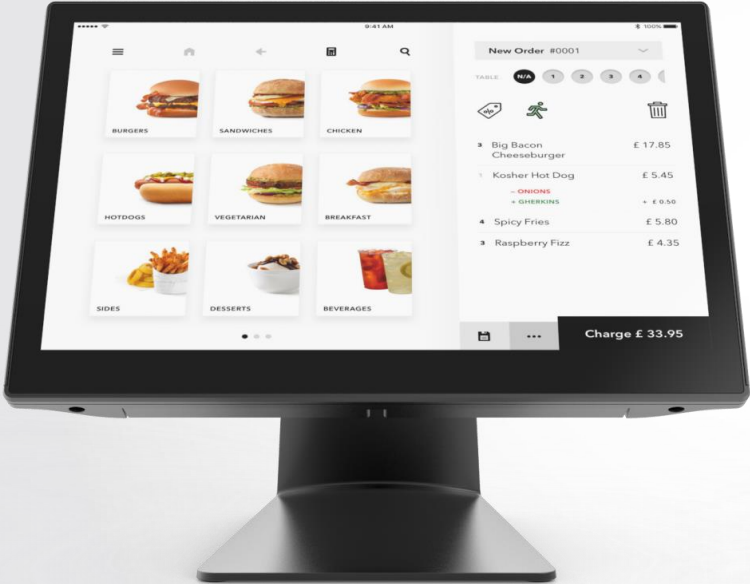

PP-9735L & PP-9735WL

FEC

PP-9735L

Speaker

Speaker

LED Indicator
Blue = System On
Red = System Off

Power Button

FEC

PP-9735WL

LED Indicator
Blue = System On
Red = System Off

Power Button

Speaker

Speaker

15 Inch

FEC

15 Inch

FEC

15.6 Inch

FEC

15.6 Inch

FEC

Model	PP-9735L / PP-9735WL
Processor	Intel® Celeron® Processor J6412 (1.5M Cache, up to 2.60 GHz)
Memory	DDR4 (1 x SODIMM Socket)
Storage	1 x M.2 Support PCIe GenIII or SATAIII (Tray)
Display Size	15" / 15.6"
Brightness	350 nits / 300 nits
Aspect Ratio	4:3 / 16:9
Resolution	1024 x 768 / 1920 x 1080
Touch	P-CAP
I/O	RJ45 x2, USB Type A 2.0 x 3, USB Type A 3.0 x 1, Giga Lan x 1, Video Port x 1, Smart DD x 1, DC-IN
Power	19V/ 65W
Mounting	VESA 100 x 100
Windows	Windows 10 Enterprise (LTSC, SAC) Windows 11 Enterprise
Optional	
Add on	Compatible X series Add-on device