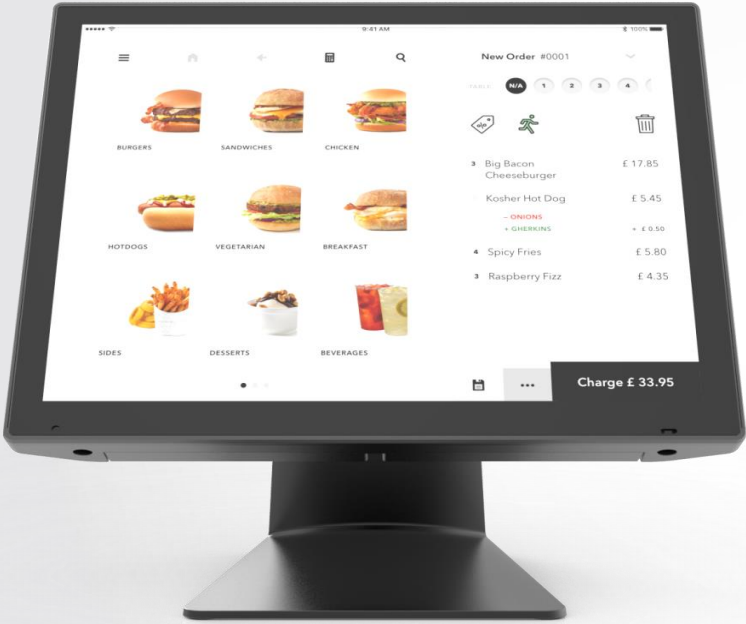

PP-9735L & PP-9735WL

FEC

PP-9735L

Speaker

Speaker

LED Indicator
Blue = System On
Red = System Off

Power Button

FEC

PP-9735WL

LED Indicator
Blue = System On
Red = System Off

Power Button

Speaker

Speaker

15 Inch

FEC

15 Inch

FEC

15.6 Inch

FEC

15.6 Inch

FEC

Model	PP-9735L / PP-9735WL
Processor	Intel® Celeron® Processor J6412 (1.5M Cache, up to 2.60 GHz)
Memory	DDR4 (1 x SODIMM Socket)
Storage	1 x M.2 Support PCIe GenIII or SATAIII (Tray)
Display Size	15" / 15.6"
Brightness	350 nits / 300 nits
Aspect Ratio	4:3 / 16:9
Resolution	1024 x 768 / 1920 x 1080
Touch	P-CAP
I/O	RJ45 x2, USB Type A 2.0 x 3, USB Type A 3.0 x 1, Giga Lan x 1, Video Port x 1, Smart DD x 1, DC-IN
Power	19V/ 65W
Mounting	VESA 100 x 100
Windows	Windows 10 Enterprise (LTSC, SAC) Windows 11 Enterprise
Optional	
Add on	Compatible X series Add-on device