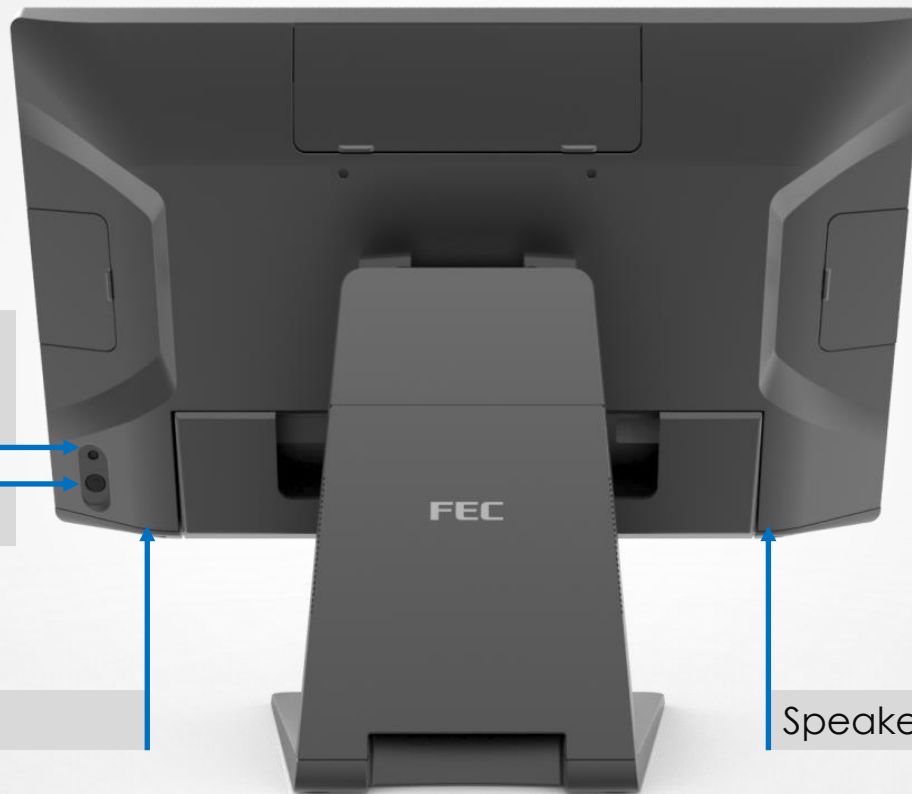

PP-9735L & PP-9735WL

FEC

PP-9735L

Speaker

Speaker

LED Indicator
Blue = System On
Red = System Off

Power Button

FEC

PP-9735WL

LED Indicator
Blue = System On
Red = System Off

Power Button

Speaker

Speaker

15 Inch

FEC

15 Inch

FEC

15.6 Inch

FEC

15.6 Inch

FEC

Model	PP-9735L / PP-9735WL
Processor	Intel® Celeron® Processor J6412 (1.5M Cache, up to 2.60 GHz)
Memory	DDR4 (1 x SODIMM Socket)
Storage	1 x M.2 Support PCIe GenIII or SATAIII (Tray)
Display Size	15" / 15.6"
Brightness	350 nits / 300 nits
Aspect Ratio	4:3 / 16:9
Resolution	1024 x 768 / 1920 x 1080
Touch	P-CAP
I/O	RJ45 x2, USB Type A 2.0 x 3, USB Type A 3.0 x 1, Giga Lan x 1, Video Port x 1, Smart DD x 1, DC-IN
Power	19V/ 65W
Mounting	VESA 100 x 100
Windows	Windows 10 Enterprise (LTSC, SAC) Windows 11 Enterprise
Optional	
Add on	Compatible X series Add-on device

Add-on Devices

- MSR
- Fingerprint Reader
- RFID
- iButton
- MSR & RFID 2 in 1

2nd Displays

XM-3010W (Smart DP)
XP-2025 Customer Display

THANK YOU