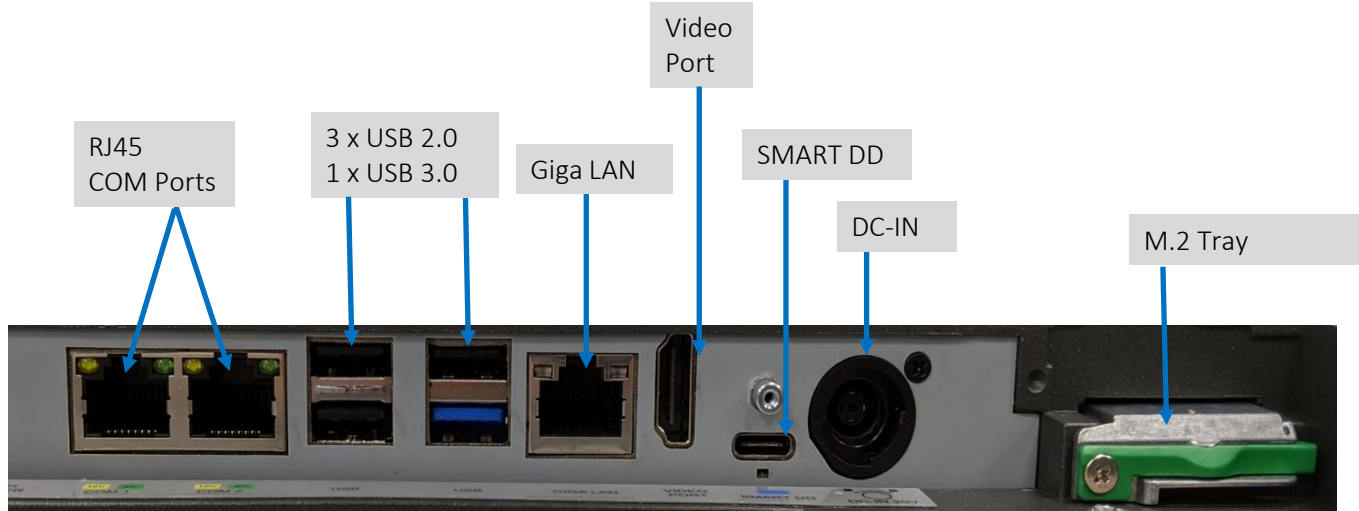

PP-9735L & PP-9735WL

FEC

PP-9735L

Speaker

Speaker

LED Indicator
Blue = System On
Red = System Off

Power Button

FEC

PP-9735WL

LED Indicator
Blue = System On
Red = System Off

Power Button

Speaker

Speaker

15 Inch

FEC

15 Inch

FEC

15.6 Inch

FEC

15.6 Inch

FEC

Model	PP-9735L / PP-9735WL
Processor	Intel® Celeron® Processor J6412 (1.5M Cache, up to 2.60 GHz)
Memory	DDR4 (1 x SODIMM Socket)
Storage	1 x M.2 Support PCIe GenIII or SATAIII (Tray)
Display Size	15" / 15.6"
Brightness	350 nits / 300 nits
Aspect Ratio	4:3 / 16:9
Resolution	1024 x 768 / 1920 x 1080
Touch	P-CAP
I/O	RJ45 x2, USB Type A 2.0 x 3, USB Type A 3.0 x 1, Giga Lan x 1, Video Port x 1, Smart DD x 1, DC-IN
Power	19V/ 65W
Mounting	VESA 100 x 100
Windows	Windows 10 Enterprise (LTSC, SAC) Windows 11 Enterprise
Optional	
Add on	Compatible X series Add-on device

Add-on Devices

- MSR
- Fingerprint Reader
- RFID
- iButton
- MSR & RFID 2 in 1

2nd Displays

XM-3010W (Smart DP)
XP-2025 Customer Display

THANK YOU