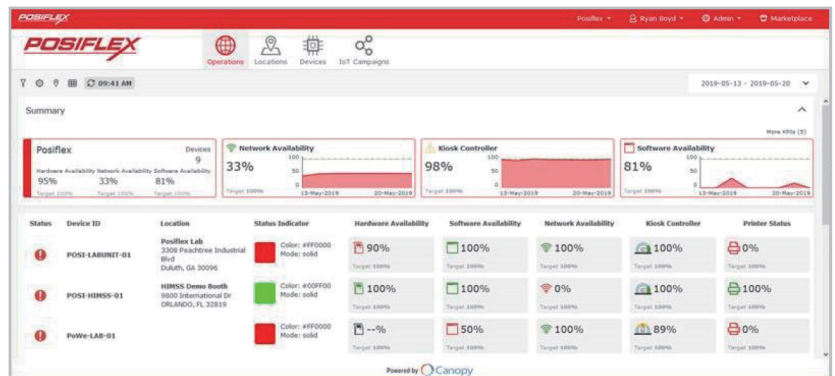

POSIFLEX

Serve Up Quality, Efficiency & Value

Paragon TK-3200 Series

32" Interactive Kiosk

Versatile Functionality

Incorporating a wide range of peripherals in self-service applications including 2D scanner, receipt printer, NFC, service indicator, bracket for EMV payment devices, and more.

Flexible Configuration

Offering the flexibility of wall mounted, single and dual-sided installation, the TK-3200 has the ability to easily adapt to unique space requirements.

Paragon TK-3200 Series

Packed with functionality and convenience in an appealing design, the **Paragon TK-3200 Series** is a 32" interactive kiosk that is suited for retail stores, quick service and fast casual restaurants. It serves as a seamless extension of the existing POS terminals, helping store owners to drive sales during peak times, and offers various ways for consumers to order, pay and engage with brands.

Built for Easy Serviceability

Engineered for single-user assembly and ease of maintenance, cable management and component replacement, the TK-3200 reduces costs of deployment and service, allowing for a more rapid return on investment.

Streamline your operation with RMS

With the ability to easily create and deploy IoT Campaigns for device sensor monitoring and distributed alerting to service personnel, the Posiflex Remote Management System provides real-time visibility of device and component health to maximize operational uptime.