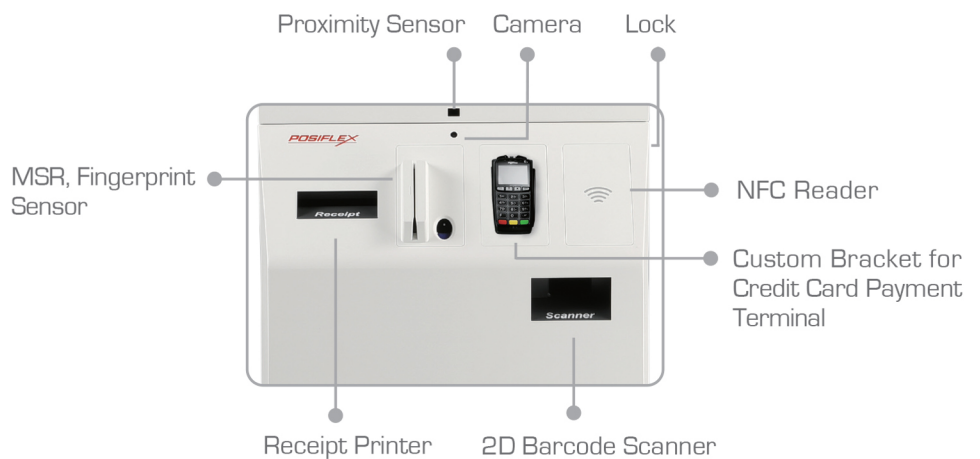

POSIFLEX

Serve Up Quality, Efficiency & Value

Paragon TK-3200 Series

32" Interactive Kiosk

Versatile Functionality

Incorporating a wide range of peripherals in self-service applications including 2D scanner, receipt printer, NFC, service indicator, bracket for EMV payment devices, and more.

Flexible Configuration

Offering the flexibility of wall mounted, single and dual-sided installation, the TK-3200 has the ability to easily adapt to unique space requirements.

Paragon TK-3200 Series

Packed with functionality and convenience in an appealing design, the **Paragon TK-3200 Series** is a 32" interactive kiosk that is suited for retail stores, quick service and fast casual restaurants. It serves as a seamless extension of the existing POS terminals, helping store owners to drive sales during peak times, and offers various ways for consumers to order, pay and engage with brands.

Built for Easy Serviceability

Engineered for single-user assembly and ease of maintenance, cable management and component replacement, the TK-3200 reduces costs of deployment and service, allowing for a more rapid return on investment.

Streamline your operation with RMS

With the ability to easily create and deploy IoT Campaigns for device sensor monitoring and distributed alerting to service personnel, the Posiflex Remote Management System provides real-time visibility of device and component health to maximize operational uptime.