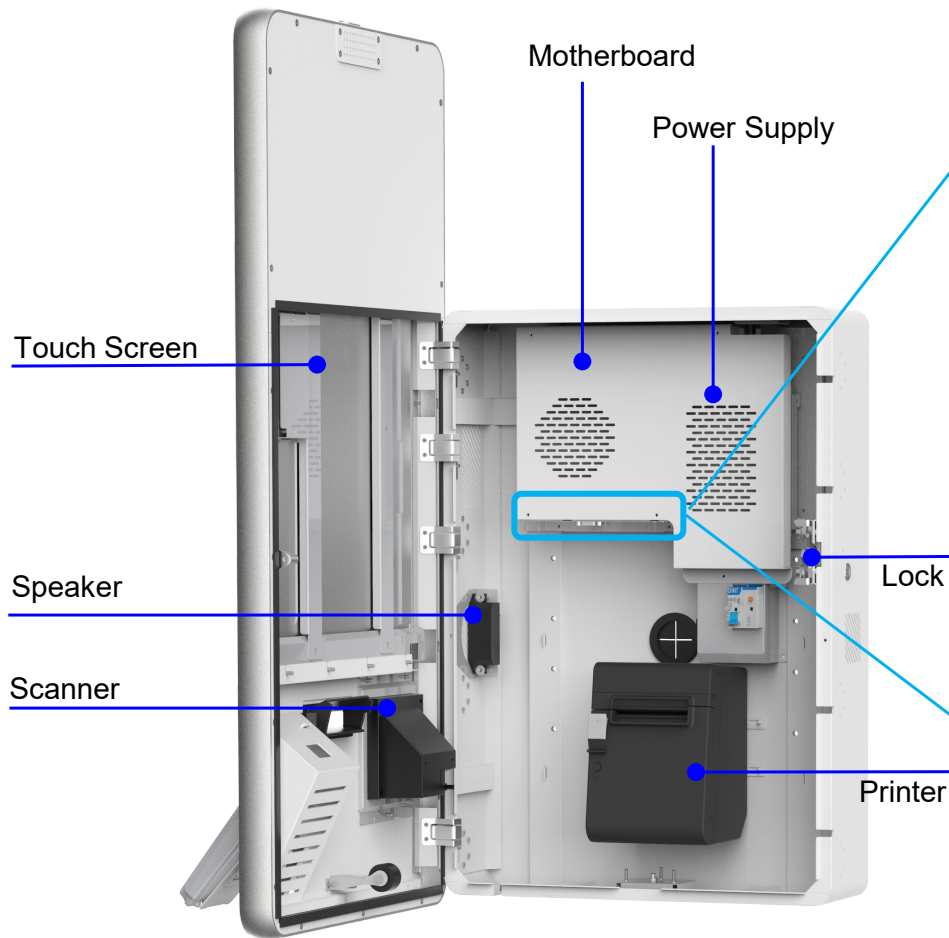

ELEMENT SSK-P4 SELF-CHECKOUT – MODULAR AND EASE OF MAINTENANCE AND INTERFACES