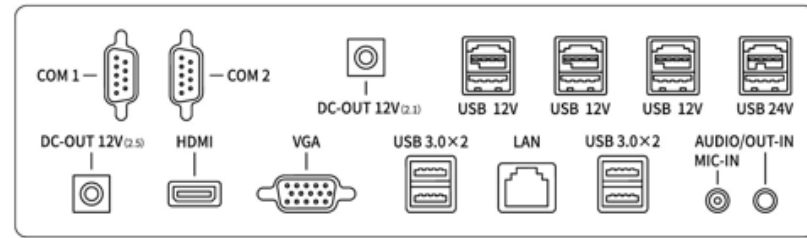

I3-7100U processor