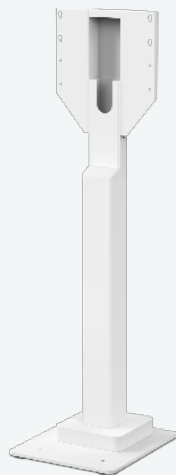

ELEMENT SSK-P4 COMBO BOX 2

Combo Box 2 is built to accommodate the following all in one solution, including SSK-P4 2D scanner, Customs VKP80II SX printer and PAX IM30 payment terminal.

OS	SKU	DESCRIPTION
Windows	KIETSSKP4018	ELEMENT KIOSK SSK-P4 J6412 8/128 27P W11
Windows	KIETSSKP4004	ELEMENT KIOSK SSK-P4 I3-7100U 8/128 27P W10
Android	KIETSSKP4014	ELEMENT KIOSK SSK-P4 RK3399 4/64 27P AD9
	KIETSSKP4006	ELEMENT KIOSK SSK-P4 COMBO BOX 2
Scanner		Element SSK-P4 2D Scanner
Printer		Customs VKP80II SX
Payment Terminal		PAX IM30

Pole Stand Flat
KIETSSKP2007

Pole Holder
(Optional back-to-back)
KIETSSKP4015

Small Packing Tray
KIETSSKP4016

Large Packing Tray
KIETSSKP4017

RFID Holder (Zebra)
KIETSSKP4012

SSK-P4 COMBO BOX OPTIONS

Combo Box options built to accommodate an all-in-one solution, catering to multiple business environments. Options include Combo Box 1 and 2 as shown below, featuring options for a scanner, printer and payment terminal to be embedded in.