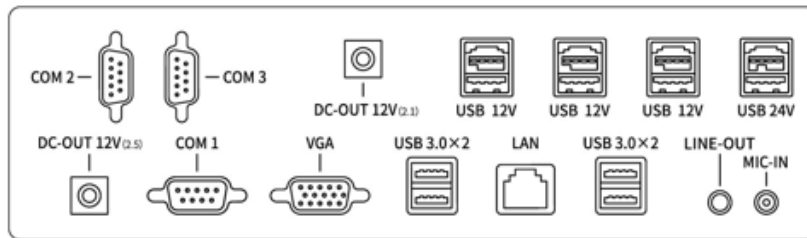

J6412 processor