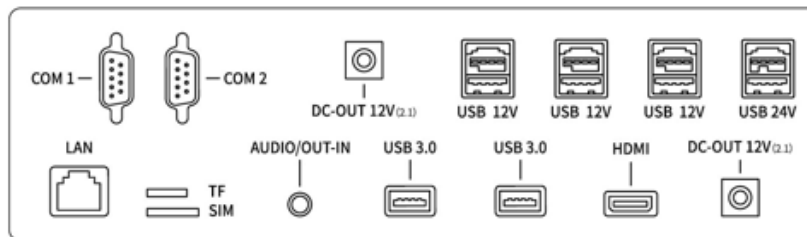

ELEMENT SSK-P4 COMBO BOX 2

Combo Box 2 is built to accommodate the following all in one solution, including SSK-P4 2D scanner, Customs VKP80II SX printer and PAX IM30 payment terminal.

OS	SKU	DESCRIPTION
Windows	KIETSSKP4018	ELEMENT KIOSK SSK-P4 J6412 8/128 27P W11
Windows	KIETSSKP4004	ELEMENT KIOSK SSK-P4 I3-7100U 8/128 27P W10
Android	KIETSSKP4014	ELEMENT KIOSK SSK-P4 RK3399 4/64 27P AD9
	KIETSSKP4006	ELEMENT KIOSK SSK-P4 COMBO BOX 2
Scanner		Element SSK-P4 2D Scanner
Printer		Customs VKP80II SX
Payment Terminal		PAX IM30

ELEMENT SSK-P4 SELF-CHECKOUT – MODULAR AND EASE OF MAINTENANCE AND INTERFACES

I3-7100U processor

J6412 processor

RK3399 processor

ELEMENT SSK-P4 SELF-CHECKOUT – FAMILY OF PRODUCTS

Wall Mount
KIETSSKP4011

Desktop Stan
KIETSSKP4002

Pole Stand Flat
KIETSSKP2007

Pole Holder
(Optional back-to-back)
KIETSSKP4015

Small Packing Tray
KIETSSKP4016

Large Packing Tray
KIETSSKP4017

RFID Holder (Zebra)
KIETSSKP4012

SSK-P4 COMBO BOX OPTIONS

Combo Box options built to accommodate an all-in-one solution, catering to multiple business environments. Options include Combo Box 1 and 2 as shown below, featuring options for a scanner, printer and payment terminal to be embedded in.